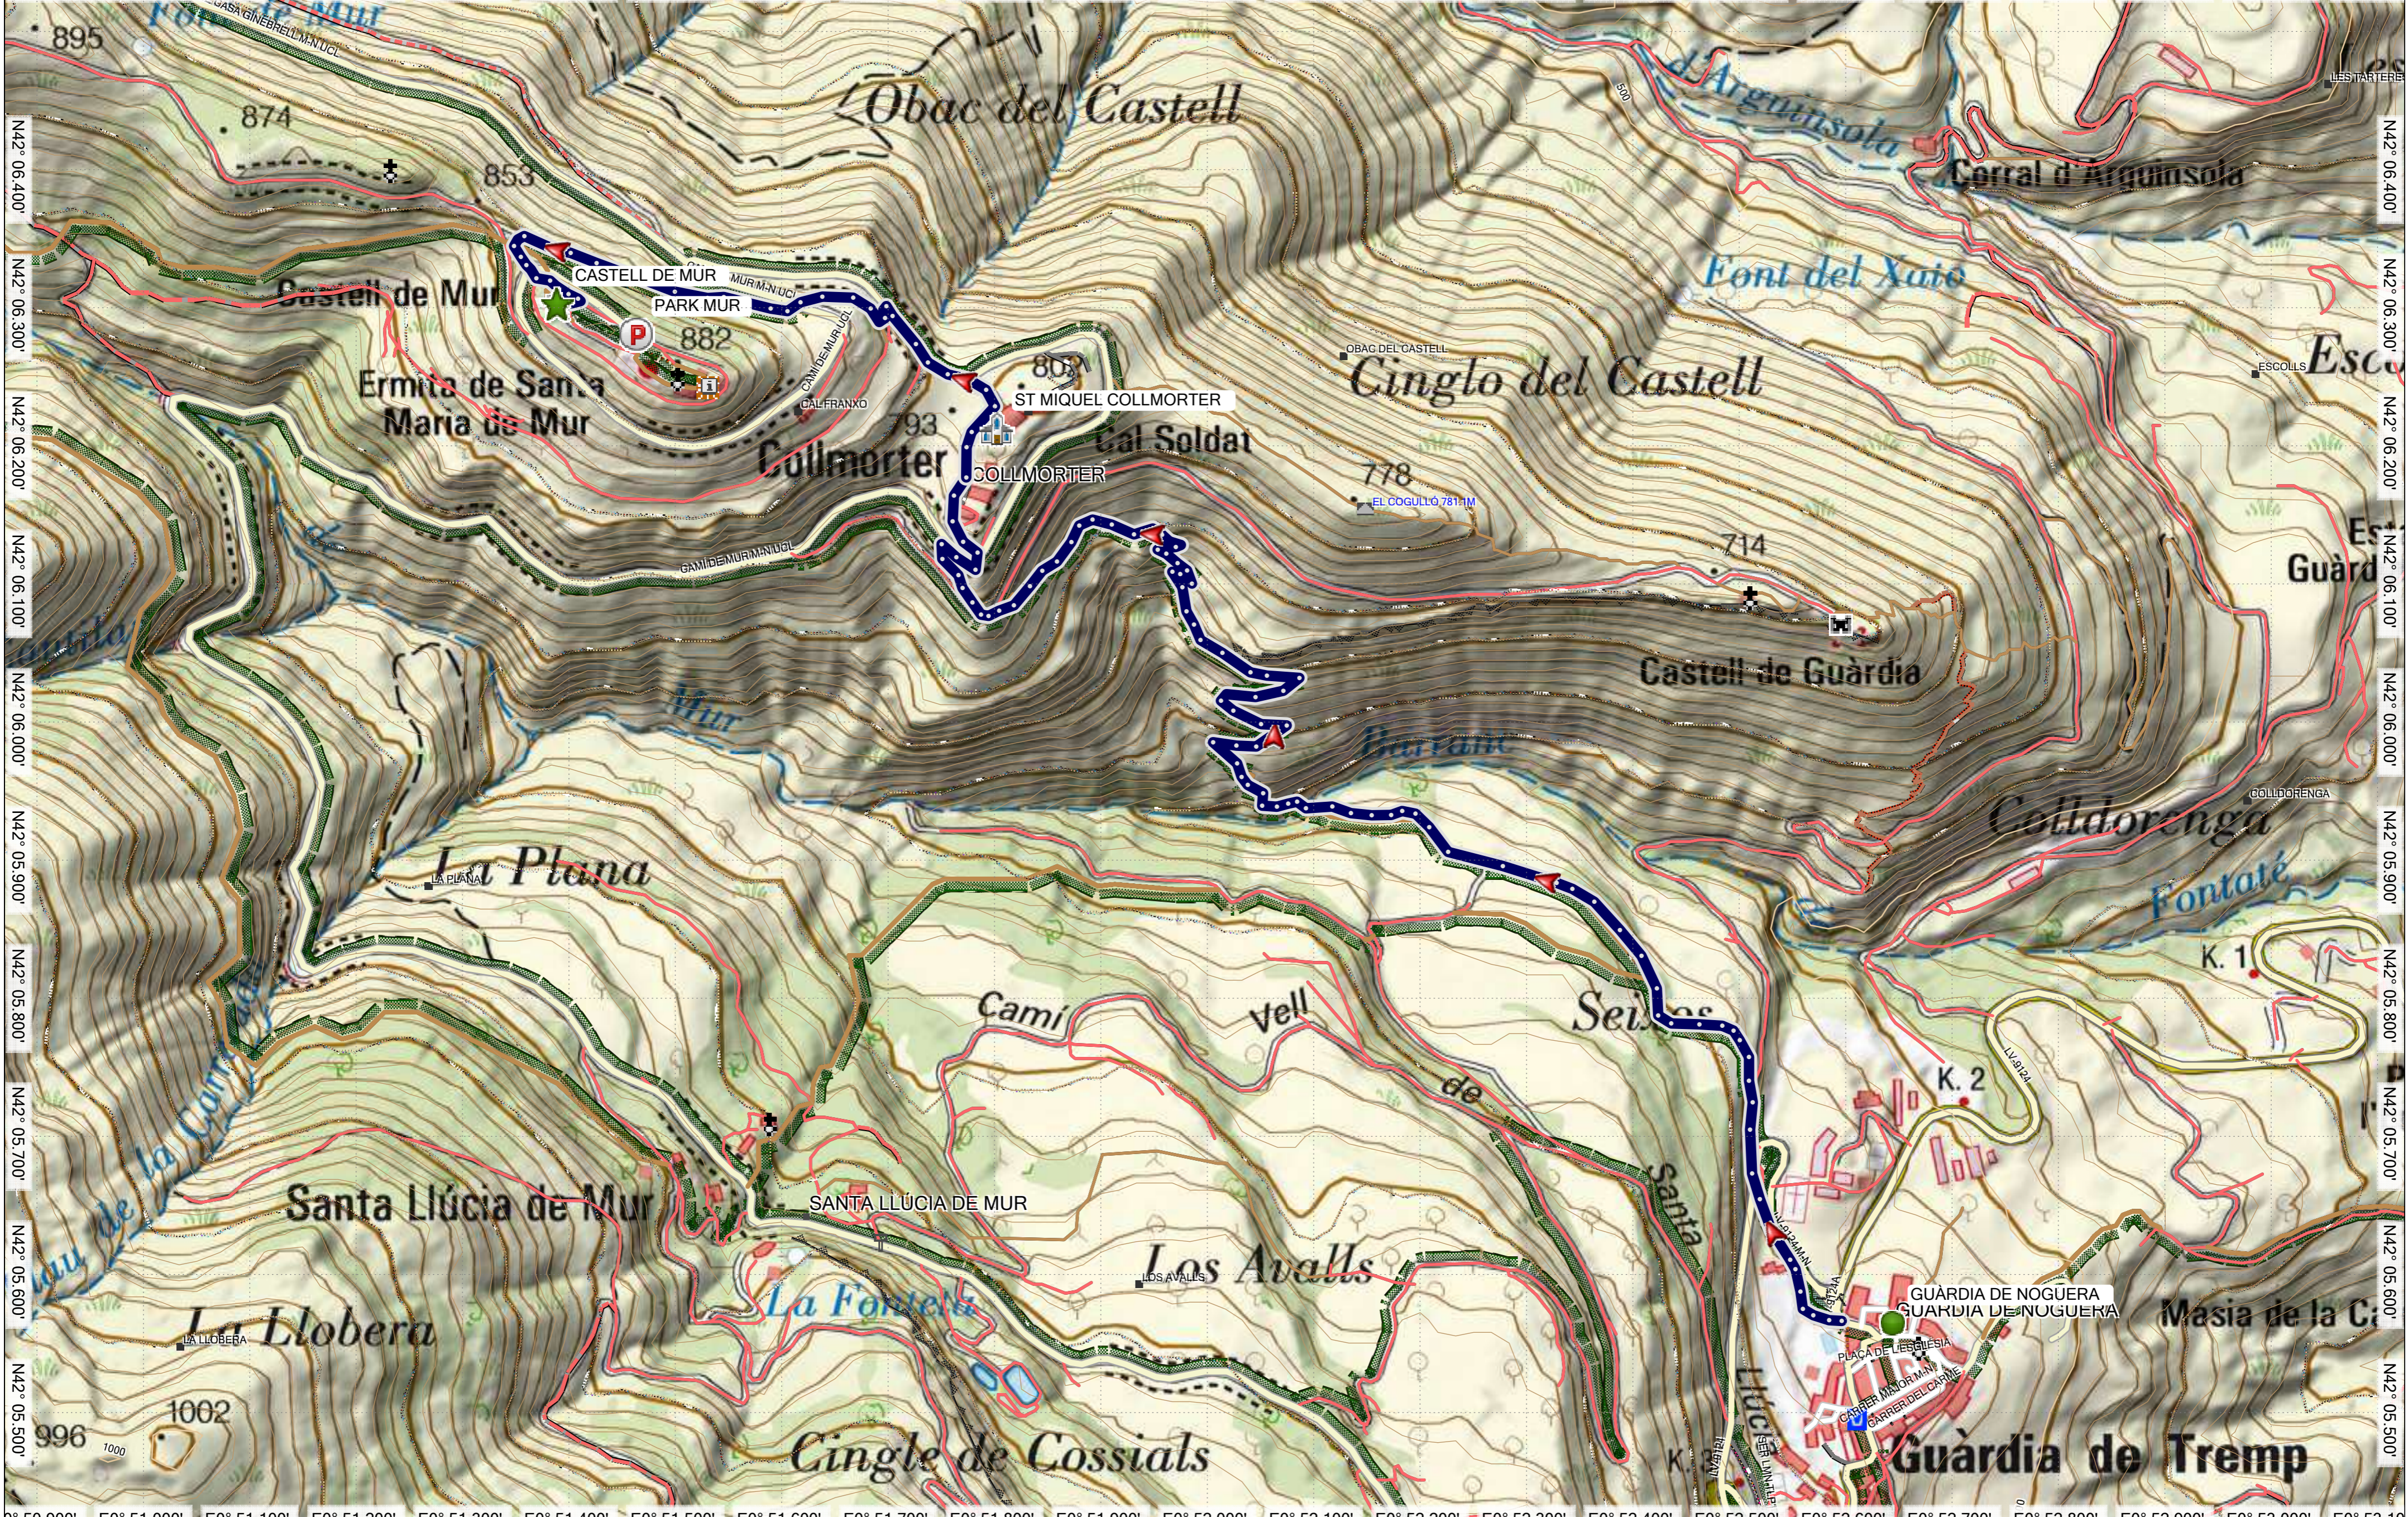

Lat/Lon hddd°mm.mmm' WGS 84 E0° 51.200' E0° 51.300' E0° 51.400' E0° 51.500' E0° 51.600' E0° 51.700' E0° 51.800' E0° 51.900' E0° 52.000' E0° 52.100' E0° 52.200' E0° 52.300' E0° 52.400' E0° 52.500' E0° 52.600' E0° 52.700' E0° 52.800' E0° 52.900' E0° 53.000' E0° 53.100'

openmapspan_14.07.2024

CEG CASTELL DE MUR

GARMIN

1/12010